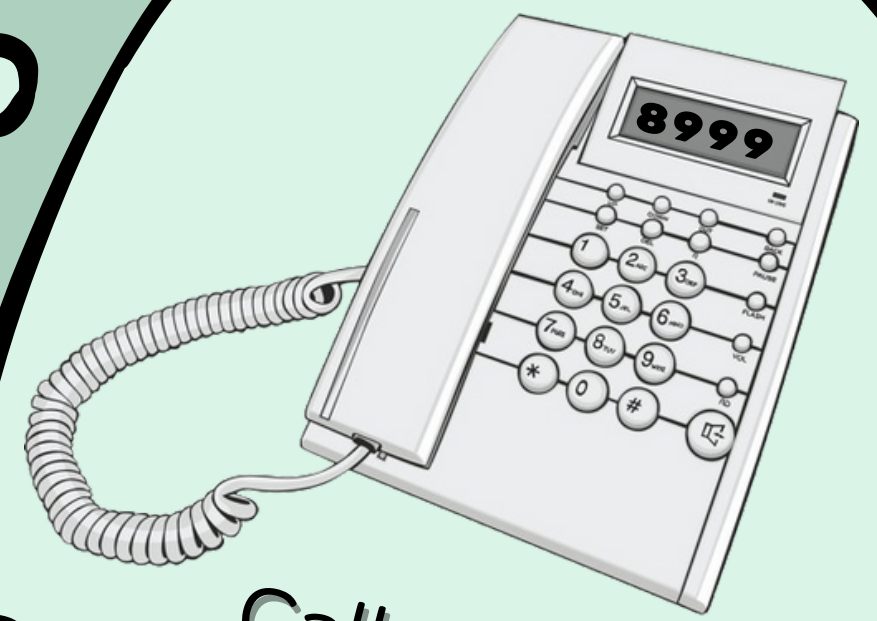

KNOW THE LOCATION OF AND HOW TO USE EMERGENCY EQUIPMENT

Chemical Spill Kits

Fire Fighting
Equipment

Emergency
Eyewash and
Shower Station

Call the
Security Emergency
Hotline:
ext.8999